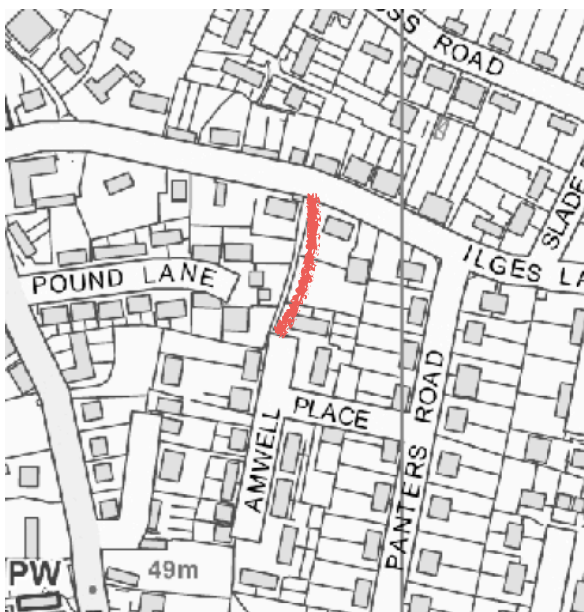

Local Footpaths within Cholsey

Footpaths

FP1

(Red) From Brentwood Close to West End

FP2

(Blue) From West End to the Station

FP3

(Red) From Kennedy Crescent to Honey Lane

FP4

(Red) From Cross Road to Ilges Lane

FP5

(Red) Know as Sraggs Alley
From Ilges Lane to Amwell Place

FP6

(Red) Known as Eagles Path
From Chequers Place to Ilges Lane

Bus Stops

 Bus Stops