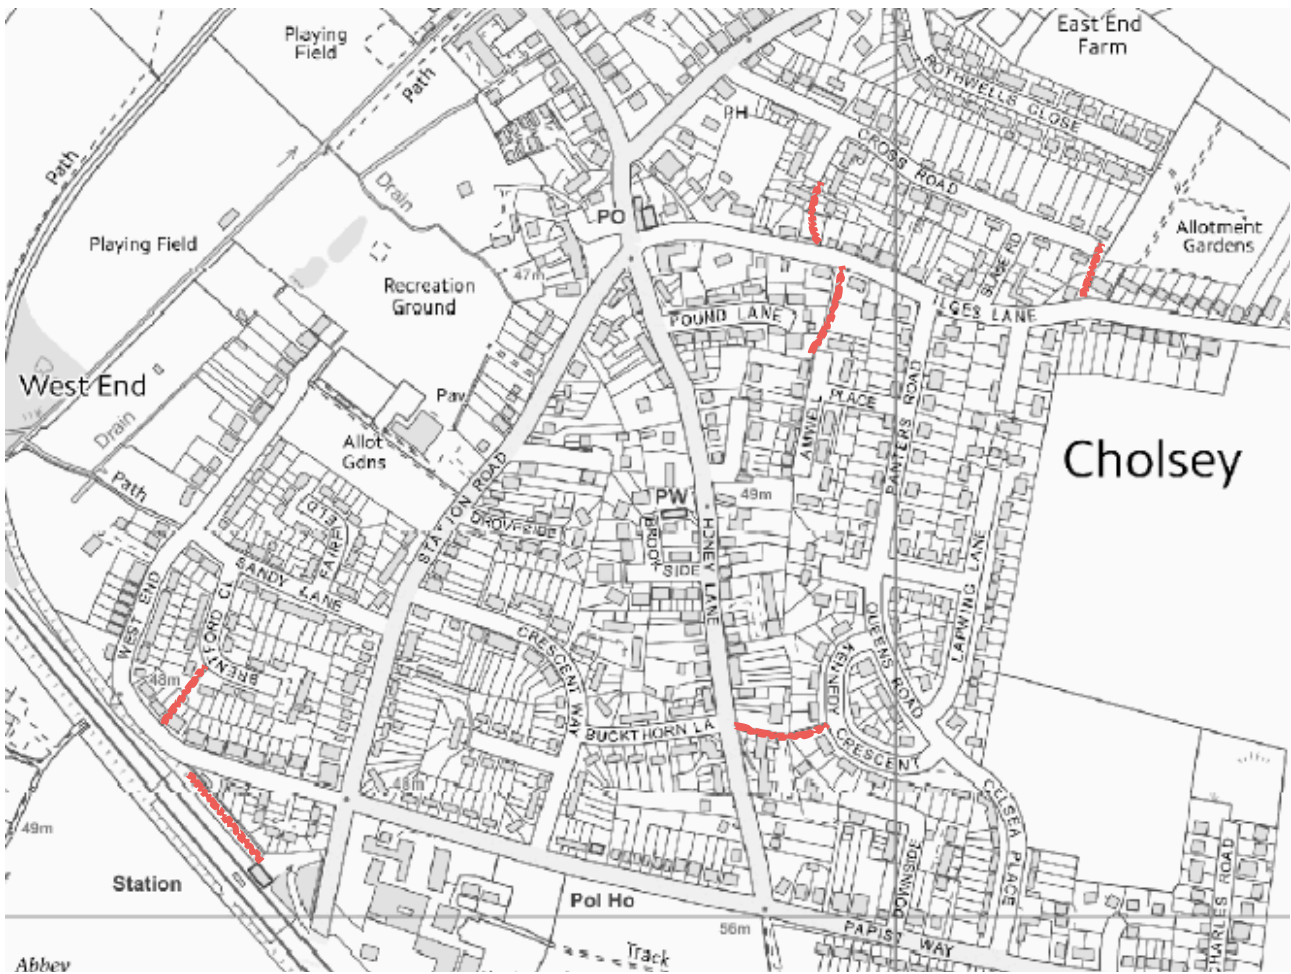

Footpaths in and Around Cholsey

Cholsey is surrounded by an extensive network of footpaths and bridleways. This amenity is important both to the local community and nationally, being close to the Ridgeway and other walking and cycling routes. Cholsey has a community Parish Path Warden together with a supporting team from the Parish Council. This team works with the Oxfordshire County Council to ensure that the paths and tracks remain open and free of litter for easy access.

Local Footpaths within Cholsey

Footpaths

FP1

(Red) From Brentwood Close to West End

FP2

(Blue) From West End to the Station

FP3

(Red) From Kennedy Crescent to Honey Lane