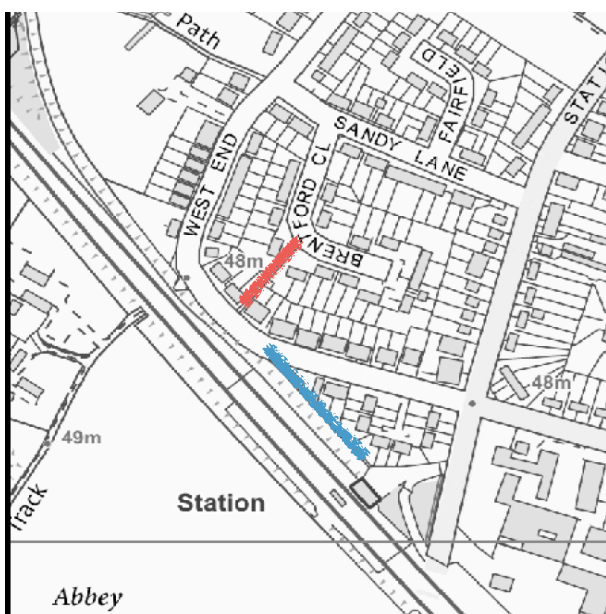

Footpaths in and Around Cholsey

Cholsey is surrounded by an extensive network of footpaths and bridleways. This amenity is important both to the local community and nationally, being close to the Ridgeway and other walking and cycling routes. Cholsey has a community Parish Path Warden together with a supporting team from the Parish Council. This team works with the Oxfordshire County Council to ensure that the paths and tracks remain open and free of litter for easy access.

Local Footpaths within Cholsey

Footpaths

FP1

(Red) From Brentwood Close to West End

FP2

(Blue) From West End to the Station

FP3

(Red) From Kennedy Crescent to Honey Lane